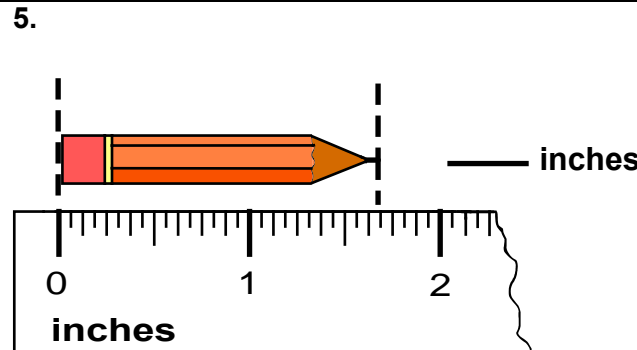

Measurement

Skill 3 - 21A

Customary Units: Length in Inches

Directions: What is the length of the pencils to the nearest **half** inch?

Measurement

Skill 3 - 21A

Customary Units: Length in Inches

Directions: Print this page to measure. Estimate and then measure to the nearest inch. Estimate using an object that is close to one inch long like a paper clip. Then, measure with a ruler. Write the answer to the nearest inch.

7.

Measure to the nearest inch. _____ inches

8.

_____ inches

9.

_____ inches

10.

_____ inches

Customary Units: Length in Inches

Directions: Print this page to measure. Estimate and then measure to the nearest half inch. Estimate using an object that is close to one inch long like a paper clip. Then, measure with a ruler. Write the answer to the nearest **half** inch.

Page 3 Measure to nearest *half* inch.

14. estimate : About 5 1/2 inches Measured with paper clip Measured with ruler to the nearest half inch. 6 1/2 inches	15. estimate : About 4 inches Measured with paper clip Measured with ruler to the nearest half inch. 4 1/2 inches	16. estimate : About 3 inches Measured with paper clip Measured with ruler to the nearest half inch. 3 1/2 inches	17. estimate : About 2 Measured with paper clip Measured with ruler to the nearest inch. 2 1/2 inches
18. estimate : About 3 inches Measured with paper clip Measured with ruler to the nearest half inch. 3 1/2 inches	19. estimate : About 1 1/4 inches Measured with paper clip Measured with ruler to the nearest half inch. 1 1/2 inches	20. estimate : About 2 inches Measured with paper clip Measured with ruler to the nearest half inch. 2 1/2 inches	