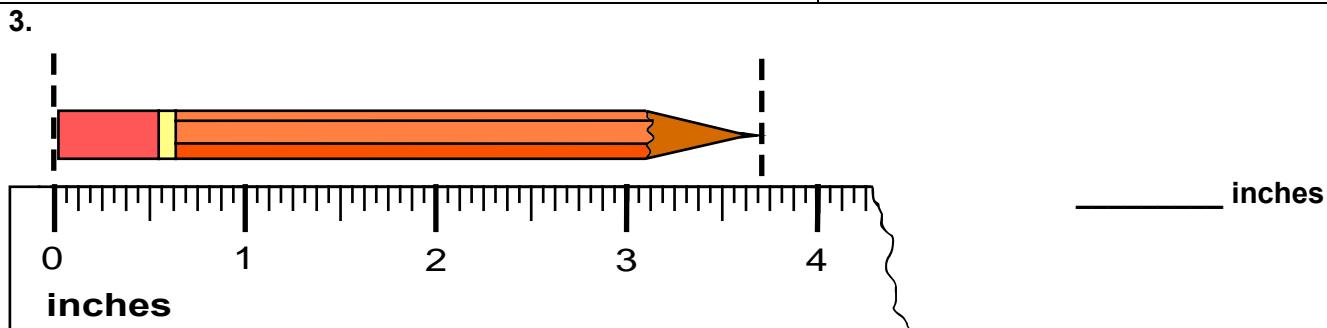

Measurement

Skill 3 - 21A

Customary Units: Length in Inches

Directions: What is the length of the pencils to the nearest **half** inch?

Measurement

Skill 3 - 21A

Customary Units: Length in Inches

Directions: Print this page to measure. Estimate and then measure to the nearest inch. Estimate using an object that is close to one inch long like a paper clip. Then, measure with a ruler. Write the answer to the nearest inch.

7.

Measure to the nearest inch. _____ inches

8.

_____ inches

9.

_____ inches

10.

_____ inches

Page 3 Measure to nearest *half* inch.

14. estimate : About 5 1/2 inches Measured with paper clip Measured with ruler to the nearest half inch. 6 1/2 inches	15. estimate : About 4 inches Measured with paper clip Measured with ruler to the nearest half inch. 4 1/2 inches	16. estimate : About 3 inches Measured with paper clip Measured with ruler to the nearest half inch. 3 1/2 inches	17. estimate : About 2 Measured with paper clip Measured with ruler to the nearest inch. 2 1/2 inches
18. estimate : About 3 inches Measured with paper clip Measured with ruler to the nearest half inch. 3 1/2 inches	19. estimate : About 1 1/4 inches Measured with paper clip Measured with ruler to the nearest half inch. 1 1/2 inches	20. estimate : About 2 inches Measured with paper clip Measured with ruler to the nearest half inch. 2 1/2 inches	