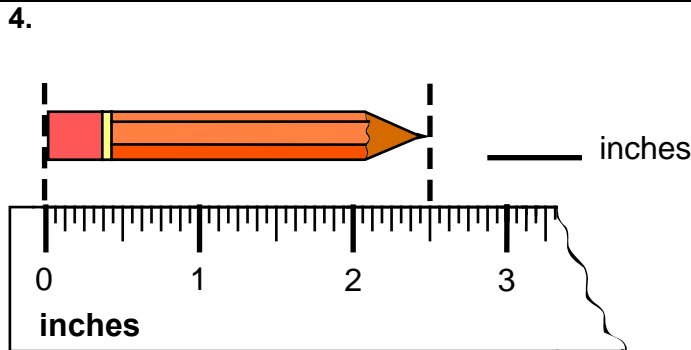

Measurement

Skill 3 - 21A

Customary Units: Length in Inches

Directions: What is the length of the pencils to the nearest **half** inch?

Measurement

Skill 3 - 21A

Customary Units: Length in Inches

Directions: Print this page to measure. Estimate and then measure to the nearest inch. Estimate using an object that is close to one inch long like a paper clip. Then, measure with a ruler. Write the answer to the nearest inch.

7.

Measure to the nearest inch. _____ inches

8.

_____ inches

9.

_____ inches

10.

_____ inches

Customary Units: Length in Inches

Directions: Print this page to measure. Estimate and then measure to the nearest half inch. Estimate using an object that is close to one inch long like a paper clip. Then, measure with a ruler. Write the answer to the nearest **half** inch.

Page 3 Measure to nearest *half* inch.

14. estimate : About 5 1/2 inches Measured with paper clip Measured with ruler to the nearest half inch. 6 1/2 inches	15. estimate : About 4 inches Measured with paper clip Measured with ruler to the nearest half inch. 4 1/2 inches	16. estimate : About 3 inches Measured with paper clip Measured with ruler to the nearest half inch. 3 1/2 inches	17. estimate : About 2 Measured with paper clip Measured with ruler to the nearest inch. 2 1/2 inches
18. estimate : About 3 inches Measured with paper clip Measured with ruler to the nearest half inch. 3 1/2 inches	19. estimate : About 1 1/4 inches Measured with paper clip Measured with ruler to the nearest half inch. 1 1/2 inches	20. estimate : About 2 inches Measured with paper clip Measured with ruler to the nearest half inch. 2 1/2 inches	