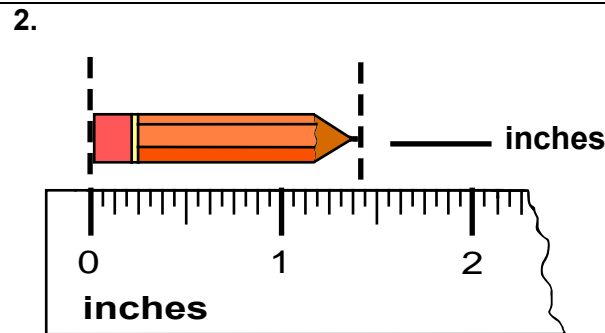

Measurement

Skill 3 - 21A

Customary Units: Length in Inches

Directions: What is the length of the pencils to the nearest **half** inch?

Measurement

Skill 3 - 21A

Customary Units: Length in Inches

Directions: Print this page to measure. Estimate and then measure to the nearest inch. Estimate using an object that is close to one inch long like a paper clip. Then, measure with a ruler. Write the answer to the nearest inch.

7.

Measure to the nearest inch. _____ inches

8.

_____ inches

9.

_____ inches

10.

_____ inches

Customary Units: Length in Inches

Directions: Print this page to measure. Estimate and then measure to the nearest half inch. Estimate using an object that is close to one inch long like a paper clip. Then, measure with a ruler. Write the answer to the nearest **half** inch.

Page 3 Measure to nearest *half* inch.

14. estimate : About 5 1/2 inches Measured with paper clip Measured with ruler to the nearest half inch. 6 1/2 inches	15. estimate : About 4 inches Measured with paper clip Measured with ruler to the nearest half inch. 4 1/2 inches	16. estimate : About 3 inches Measured with paper clip Measured with ruler to the nearest half inch. 3 1/2 inches	17. estimate : About 2 Measured with paper clip Measured with ruler to the nearest inch. 2 1/2 inches
18. estimate : About 3 inches Measured with paper clip Measured with ruler to the nearest half inch. 3 1/2 inches	19. estimate : About 1 1/4 inches Measured with paper clip Measured with ruler to the nearest half inch. 1 1/2 inches	20. estimate : About 2 inches Measured with paper clip Measured with ruler to the nearest half inch. 2 1/2 inches	